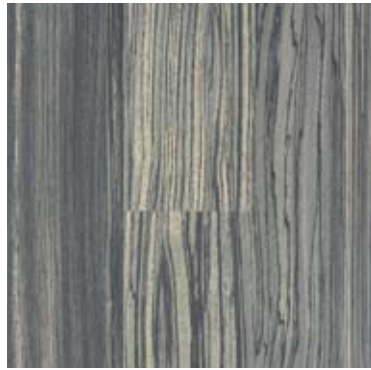

# Plank

WHITE ASH plank  
70103-0050  
Surface: Genuine

2 3 6 7 8 9

BOATHOUSE PINE plank  
70103-0051  
Surface: Wood

2 3 6 7 8 9

CHALKED OAK plank  
70103-0052  
Surface: Genuine

2 3 6 7 8 9

ELEGANT OAK plank  
70103-0053  
Surface: Genuine

2 3 6 7 8 9

DARK OAK plank  
70103-0054  
Surface: Genuine

2 3 6 7 8 9

GREY ZEBRANO plank  
70103-0055  
Surface: Wood

2 3 6 7 8 9

WOODSTRIP GREY  
70103-0056  
Surface: Wood

2 3 6 7 8 9

SALTED LAPACHO plank  
70103-0057  
Surface: Wood